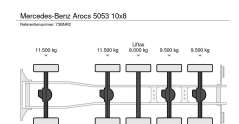

## Mercedes-Benz 10x8

<b>Construction</b>	Tipper
<b>Year</b>	2018
<b>Axle configuration</b>	10x8
<b>Transmission</b>	Automatic
<b>Mileage</b>	285.316 km
<b>Fuel</b>	Diesel
<b>Emissionclass</b>	Euro 6
<b>Power</b>	390 kW (530 PK)
<b>Gross weight</b>	50.000 kg
<b>Load capacity</b>	30.480 kg
<b>Weight</b>	19.520 kg
<b>Length</b>	965 cm
<b>Width</b>	255 cm
<b>General state</b>	Very good

### Description

Mercedes-Benz Arocs 5053 10x8

YOM: 2018

KM: 285.316

Automatic Gearbox

Multikleppen

Steel Suspension

Pressurized Cabine