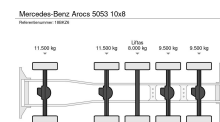

## Mercedes-Benz 10x8

<b>Construction</b>	Tipper
<b>Year</b>	2018
<b>Axle configuration</b>	10x8
<b>Transmission</b>	Automatic
<b>Mileage</b>	339.593 km
<b>Fuel</b>	Diesel
<b>Emissionclass</b>	Euro 6
<b>Power</b>	390 kW (530 PK)
<b>Gross weight</b>	50.000 kg
<b>Load capacity</b>	37.480 kg
<b>Weight</b>	19.520 kg
<b>Length</b>	965 cm
<b>Width</b>	255 cm
<b>General state</b>	Very good

### Description

Mercedes-Benz Arocs 5053 10x8

YOM: 2018

KM: 339.593

Automatic Gearbox

Multikleppen

Steel Suspension

Pressurized Cabine