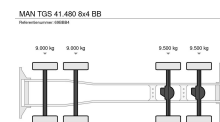

MAN 8x4 BB

| | |
|---------------------------|-----------------|
| Construction | Tipper |
| Year | 2012 |
| Axle configuration | 8x4 |
| Transmission | Manual |
| Mileage | 578.824 km |
| Fuel | Diesel |
| Emissionclass | Euro 5 |
| Power | 353 kW (480 PK) |
| Gross weight | 41.000 kg |
| Load capacity | 25.075 kg |
| Weight | 15.925 kg |
| Length | 830 cm |
| Width | 255 cm |
| General state | Good |

Description

MAN TGS 41.480 8x4 BB

YOM: 2012

KM: 578.824

Manual Gearbox

Steel Suspension