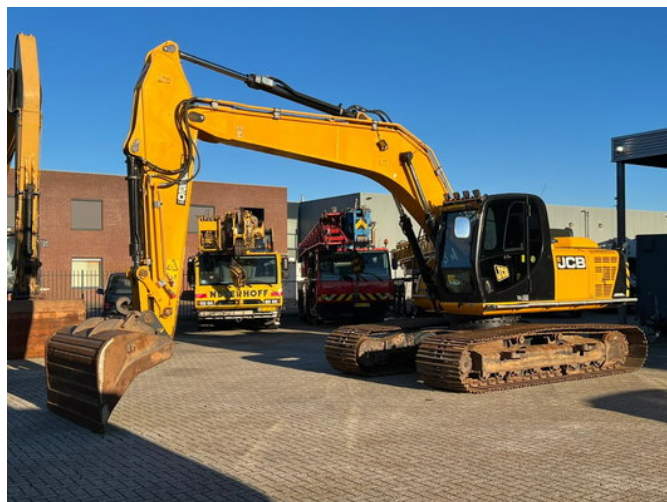

JCB JS 220 LC

General features

Brand	JCB
Subcategory	Crawler excavator
Construction year	2015
Hourmeter reading	14332
Condition	Used
General condition	Good
Fuel	Diesel
CE marking	Yes

Characteristics

Empty weight	22.060kg
GVW	22.060kg

JCB JS 220 LC

Technical specifications

Drive	tracking
-------	----------

Engine output	129kw
---------------	-------

Description

JCB JS 220 LC YOM: 2015 Hours: 14.332 Central Greasing System

Accessories