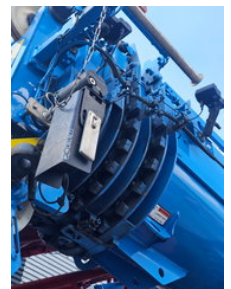

Liebherr LTM 1050-3.1 LTM1050/3.1

General features

Brand	Liebherr
Subcategory	All terrain crane
Licence plate	86-BLX-1
Odometer reading	89.395km
Construction year	2019
Date of first registration	04-02-2019
Hourmeter reading	7974
Color	Blue
Condition	Used
General condition	Very good
Fuel	Diesel
Emission class	Euro 6
CE marking	Yes

Characteristics

Empty weight	36.000kg
GVW	36.000kg
Length	1.184cm
Width	254cm
Lifting capacity	50.000kg
Cylinder contents	10.521cc

Mast type

Telescope

Liebherr LTM 1050-3.1 LTM1050/3.1

Technical specifications

Number of axes	3
Axis configuration	6x6
Drive	wheels
Engine output	270kw

Accessories