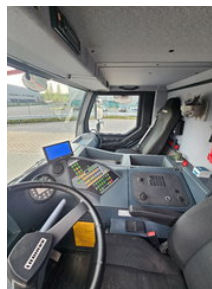

Liebherr LTM 1050-3.1 LTM1050/3.1

General features

Brand	Liebherr
Subcategory	All terrain crane
Licence plate	86-BLX-1
Odometer reading	89.395km
Construction year	2019
Date of first registration	04-02-2019
Hourmeter reading	7974
Color	Blue
Condition	Used
General condition	Very good
Fuel	Diesel
Emission class	Euro 6
CE marking	Yes

Characteristics

Empty weight	36.000kg
GVW	36.000kg
Length	1.184cm
Width	254cm
Lifting capacity	50.000kg
Cylinder contents	10.521cc

Mast type

Telescope

Liebherr LTM 1050-3.1 LTM1050/3.1

Technical specifications

Number of axes	3
Axis configuration	6x6
Drive	wheels
Engine output	270kw

Accessories