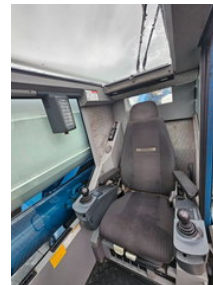

## Characteristics

Empty weight	48.000kg
GVW	48.000kg
Length	1.254cm
Width	255cm
Lifting capacity	70.000kg
Cylinder contents	10.520cc
Mast type	Telescope