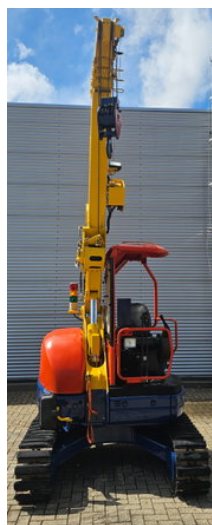

Maeda LC383M-5

General characteristics

Brand	Maeda
Subcategory	Mini crane
Year of construction	2010
Hours displayed	1194
Colour	Orange
Condition	Used
General state	Good
Fuel	Diesel
CE marking	And

Properties

Single weight	4.400kg
---------------	---------

GVW	4.400kg
-----	---------

Max. lifting capacity	3.000kg
-----------------------	---------

Mast type	Telescopic
-----------	------------

Maeda LC383M-5

Technical specifications

Drive	tracking
-------	----------

Assets	22kw
--------	------

Accessories