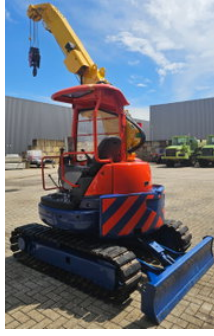

Maeda LC383M-5

General characteristics

Brand	Maeda
Subcategory	Mini crane
Year of construction	2010
Hours displayed	1194
Colour	Orange
Condition	Used
General state	Good
Fuel	Diesel
CE marking	And

Properties

Single weight	4.400kg
---------------	---------

GVW	4.400kg
-----	---------

Max. lifting capacity	3.000kg
-----------------------	---------

Mast type	Telescopic
-----------	------------

Maeda LC383M-5

Technical specifications

Drive	tracking
-------	----------

Assets	22kw
--------	------

Accessories