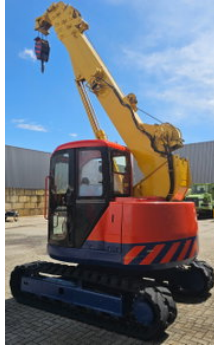

Maeda LC755-3

General characteristics

Brand	Maeda
Subcategory	Mini crane
Year of construction	2003
Hours displayed	1388
Colour	Orange
Condition	Used
General state	Good
Fuel	Diesel
CE marking	And

Properties

Single weight	9.600kg
---------------	---------

GVW	9.600kg
-----	---------

Max. lifting capacity	5.000kg
-----------------------	---------

Mast type	Telescopic
-----------	------------

Maeda LC755-3

Technical specifications

Drive	tracking
-------	----------

Assets	41kw
--------	------

Accessories