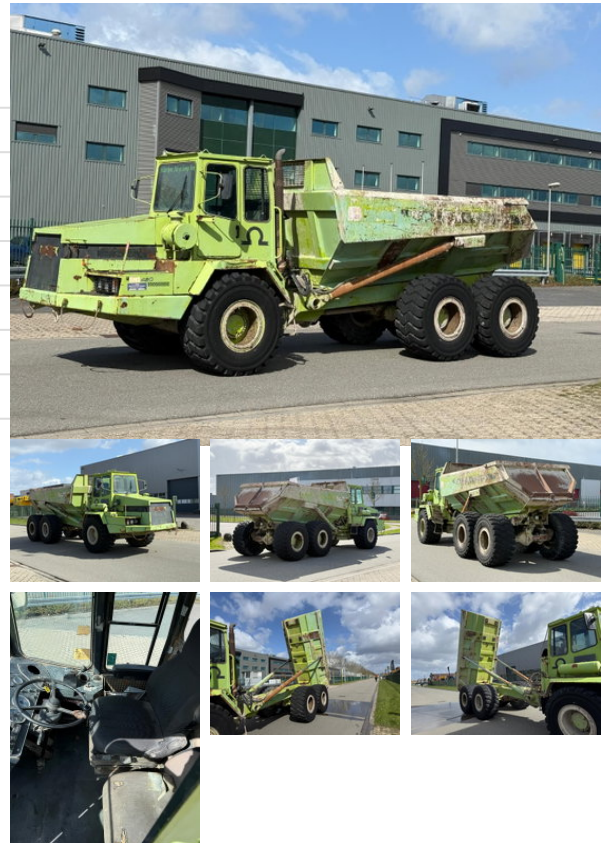

Terex L 2766 L 2766 6x6

General characteristics

Brand	Terex
Subcategory	Articulated
License plate	t60dpj
Year of construction	1992
Date of first registration	30-06-1992
Colour	Green
Condition	Used
General state	generalCondition.average
Fuel	Diesel