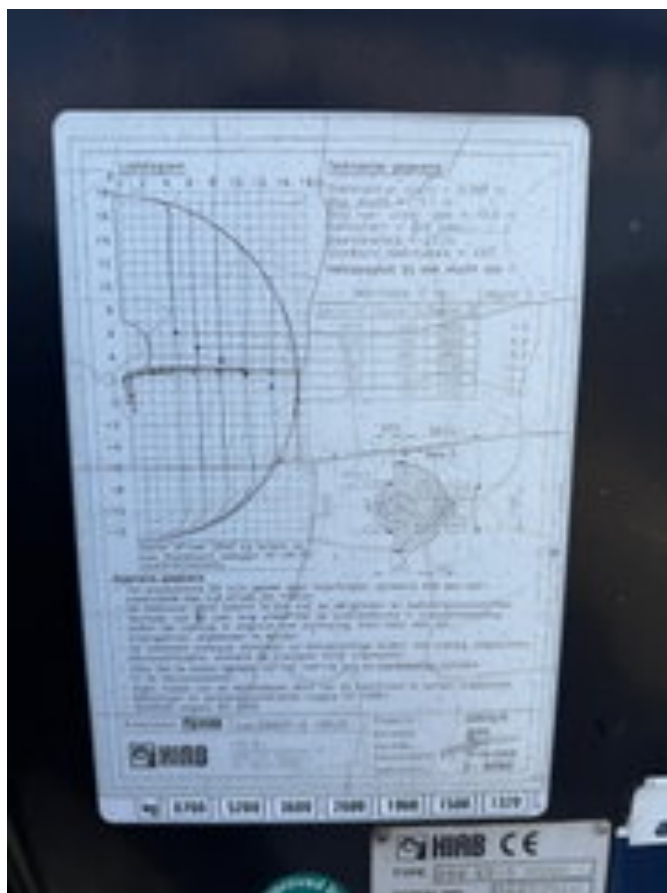

Volvo FH 400 6x2 HIAB 288EP-5 HiDuo

General characteristics

Brand	Volvo
Model	FH 400
Subcategory	Crane truck
License plate	BV-JF-87
Meter reading	594.075km
Year of construction	2008
Date of first registration	11-09-2008
Colour	Blue
Condition	Used
General state	Good
Fuel	Diesel
Emission class	Euro 5
CE marking	And

Properties

Single weight	14.010kg
Load capacity	13.990kg
GVW	28.000kg
Mast type	Telescopic

Volvo FH 400 6x2 HIAB 288EP-5 HiDuo

Technical specifications

Number of axes	3
Axis configuration	6x2
Transmission	Automatic
Assets	294kw