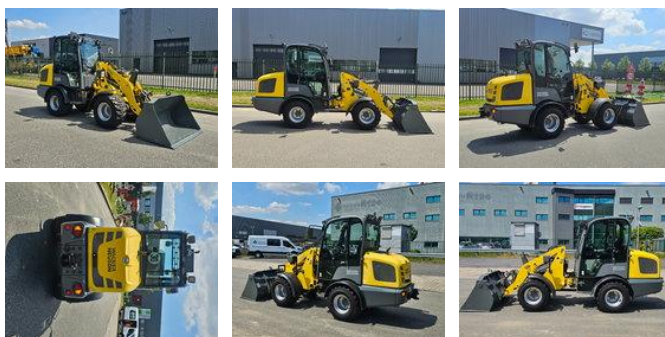

# WACKER NEUSON WL32

## General characteristics

Brand	WACKER NEUSON
Subcategory	Wheel loader
Year of construction	2015
Hours displayed	3151
Colour	Yellow
Condition	Used
General state	Very good
Fuel	Diesel
CE marking	And

## Properties

Single weight	3.400kg
---------------	---------

---

GVW	3.400kg
-----	---------